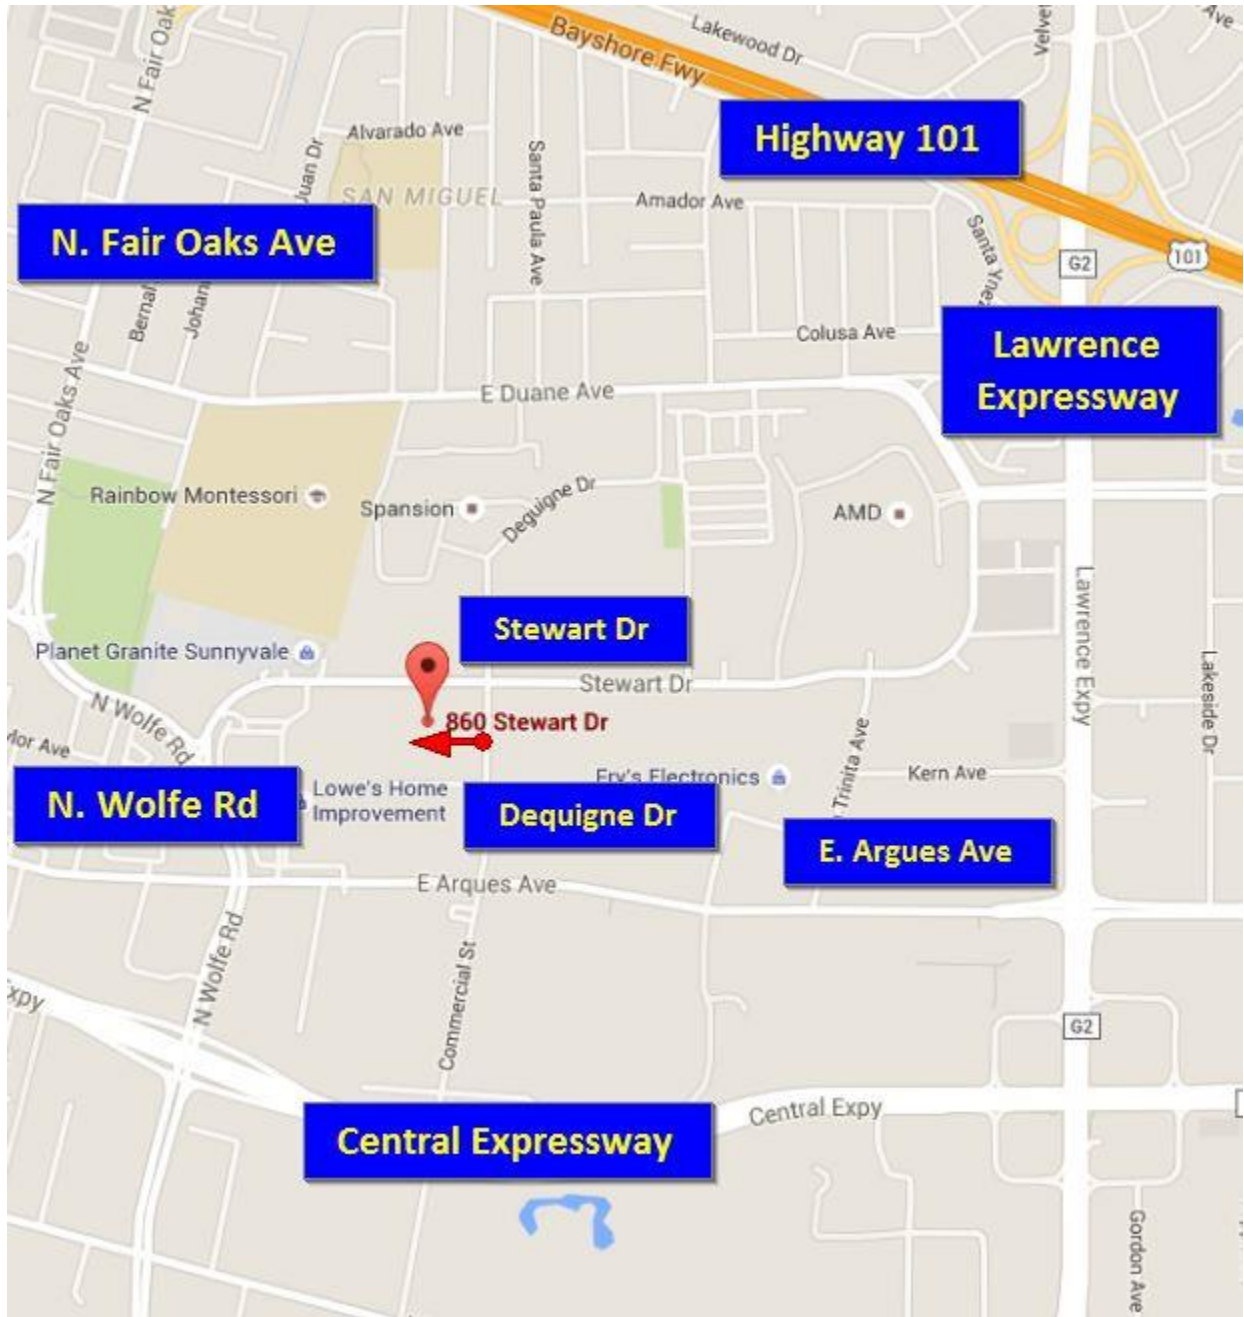

複習班新場地地址：860 Stewart Dr., Sunnyvale, CA

Google Map: <http://tinyurl.com/amhc201510>

複習班新場地地址：**860 Stewart Dr., Sunnyvale, CA**

Google Map: <http://tinyurl.com/amhc201510>

Directions:

- **Coming from 101**
 1. **Take 101, exit Lawrence South**
 2. **Turn right at Argues**
 3. **Turn right at Dequigne** (the first traffic light after passing Frys)
 4. **Turn left into the parking just before hitting the stop sign at the intersection of Stewart and Deguigne** (the 2nd building after passing Thompson Pl.)

- **Coming from Lawrence Expressway going North**
 1. **Turn left at Argues**
 2. **Turn right at Dequigne** (the first traffic light after passing Frys)
 3. **Turn left into the parking just before hitting the stop sign at the intersection of Stewart and Deguigne** (the 2nd building after passing Thompson Pl.)